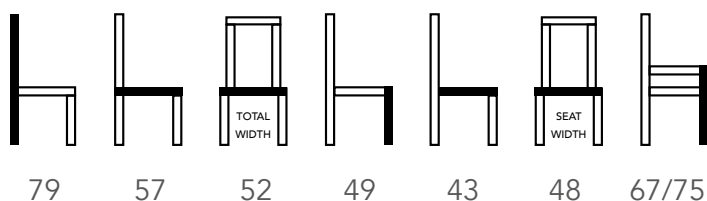

HUX

Technical information

Extra images

MATEN / MEASUREMENTS

EXTRA INFO

MATERIALS

Frame	Beech/oak wood and plywood and chipboard
Zitting / Seat	Plywood and chipboard + Polyether 30+10+10 30/185; 10-18/130;
Rug / Back	Plywood and Polyether foam; 20+25- 25/170;

PACKING

Package	KARTON
Nr. of pcs	1
Size of package	63x55x88 CM
Weight package	13 KG